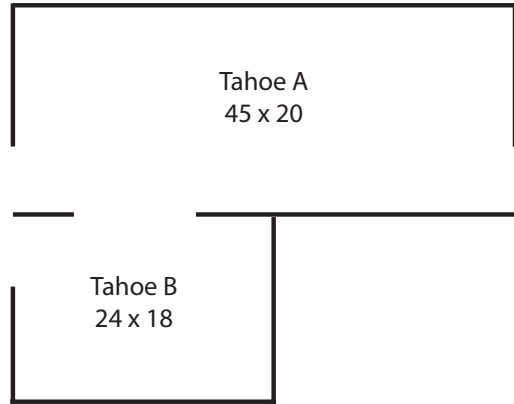

THE RIDGE RESORTS

MANAGED BY RESORTS WEST

Clubhouse Main Level

Castle Rock Conference Space

Name of Room	Square Feet	Ceiling Height	Theater	Classroom	Conf	U-Shape	Hollow Sq.	Reception	Banquet
Castle Rock Conference Center	3705	30ft	300	120	50	40	50	300	180
Castle Rock View Room	1550	17 ft	200	80	52	46	52	200	80
Stagecoach View Room	705	17ft	130	46	22	26	22	60	40
Quaking Aspen Room	1450	30 ft	100	66	30	30	33	80	60
Tahoe A	900	8.5 ft	125	60	42	41	46	100	60
Tahoe B	432	8.5 ft	70	32	26	22	28	50	32
Emerald Bay Room*	950	9 ft	100	51	40	28	40	70	60
Conference Room*	425	8.5 ft	-	-	16	-	-	-	-