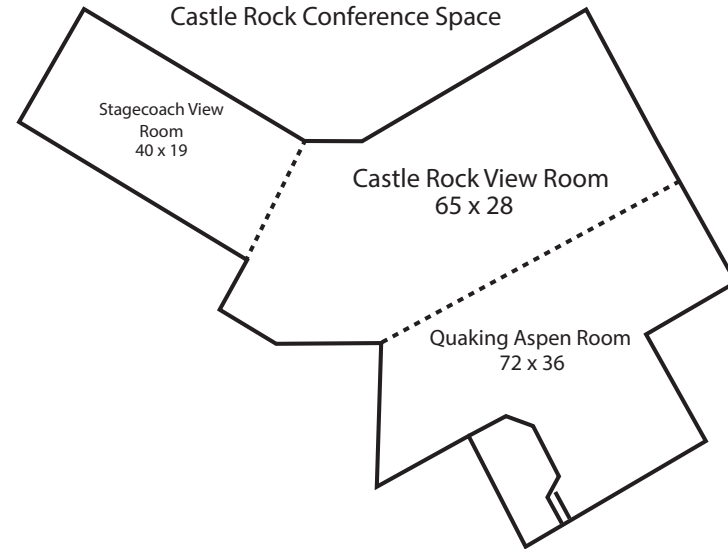

THE RIDGE RESORTS

MANAGED BY RESORTS WEST

Clubhouse Main Level

Castle Rock Conference Space

Name of Room	Square Feet	Ceiling Height	Theater	Classroom	Conf	U-Shape	Hollow Sq.	Reception	Banquet
Castle Rock Conference Center	3705	30ft	300	120	50	40	50	300	180
Castle Rock View Room	1550	17 ft	200	80	52	46	52	200	80
Stagecoach View Room	705	17ft	130	46	22	26	22	60	40
Quaking Aspen Room	1450	30 ft	100	66	30	30	33	80	60
Tahoe A	900	8.5 ft	125	60	42	41	46	100	60
Tahoe B	432	8.5 ft	70	32	26	22	28	50	32
Emerald Bay Room*	950	9 ft	100	51	40	28	40	70	60
Conference Room*	425	8.5 ft	-	-	16	-	-	-	-